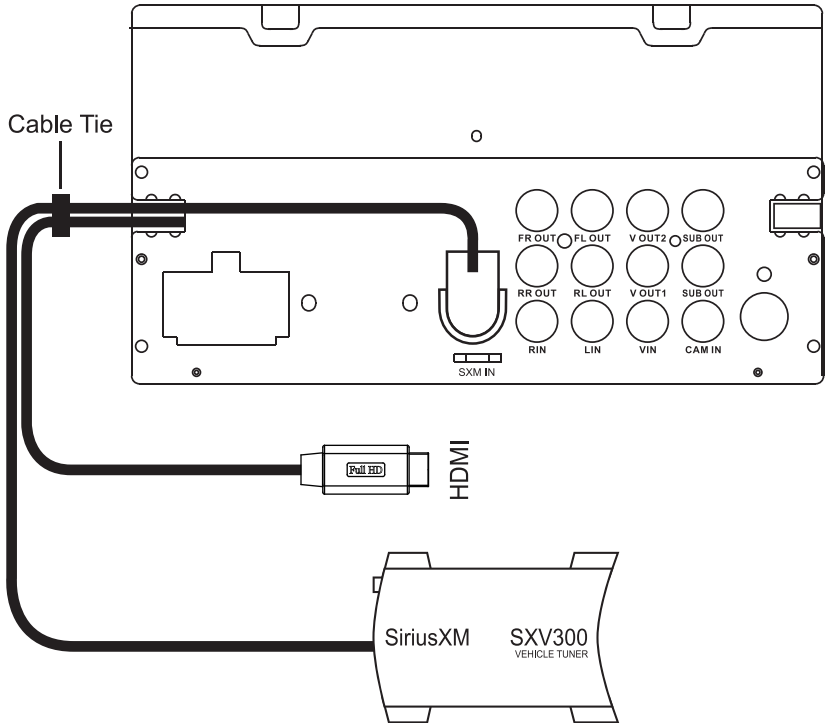

SiriusXM Installation Guide

NOTE —

In order to reduce the strain to the SiriusXM connector on the chassis, please tie up the SiriusXM cable with HDMI cable using the cable tie as shown on the left side.